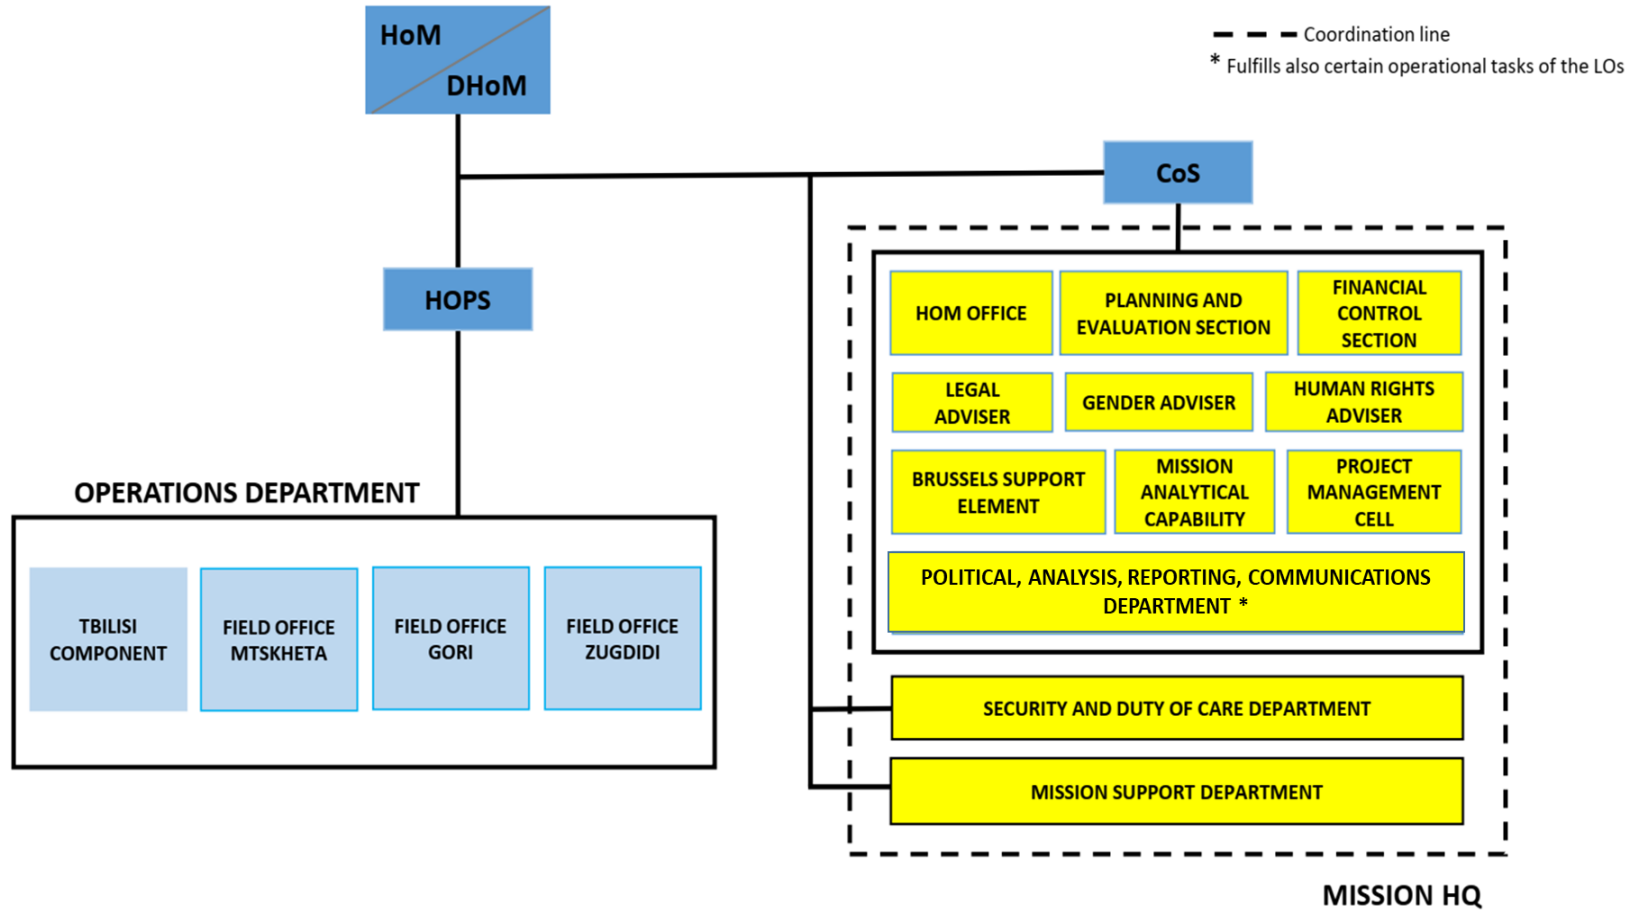

# EUMM Georgia Organisational Chart

- HoM: Head of Mission
- DHoM: Deputy Head of Mission
- CoS: Chief of Staff
- HOPS: Head of Operations